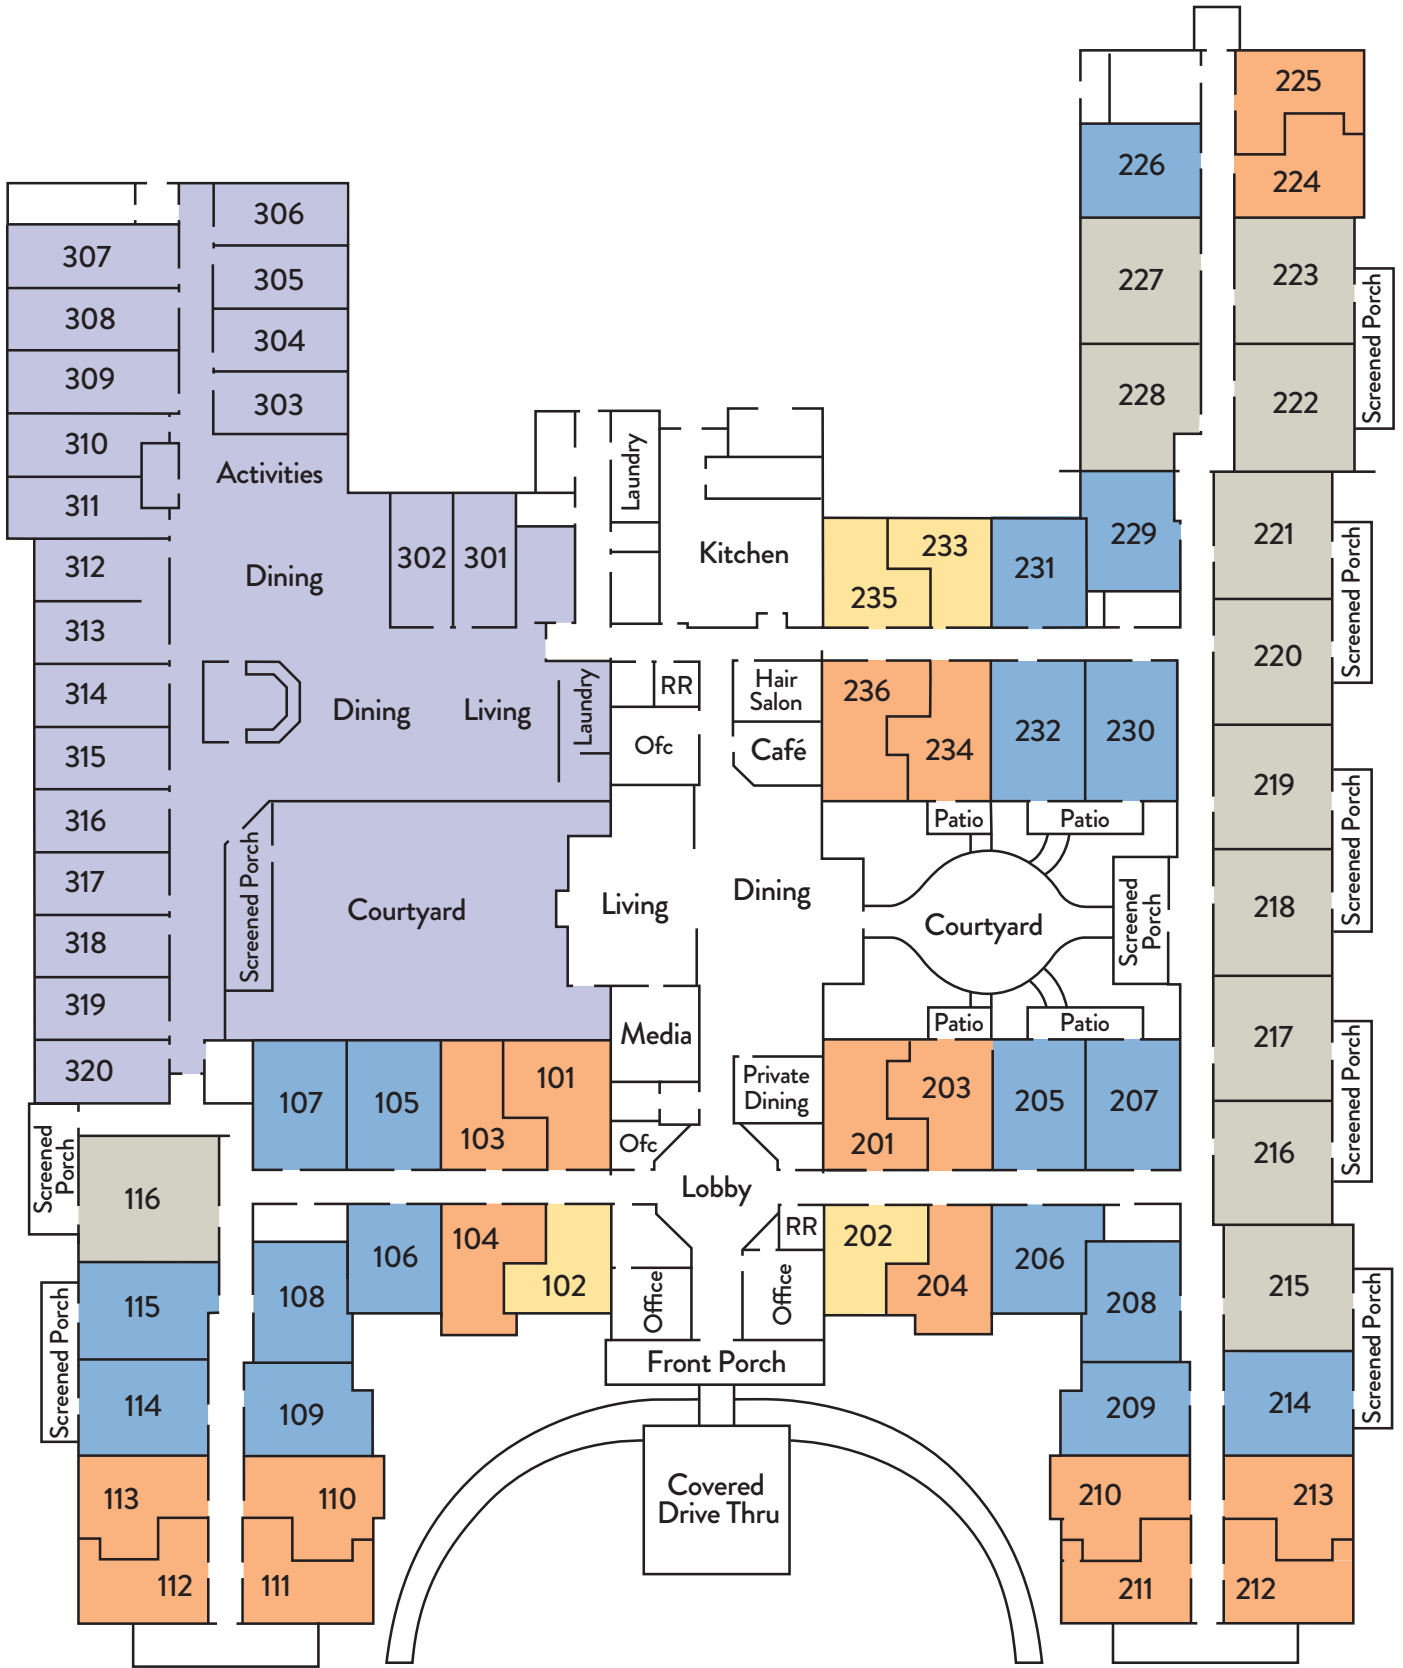

Floor Plan Options

BENTON HOUSE OF OVIEDO

Studio
330 sf

Studio Deluxe
400 sf

One Bedroom
378-504 sf

One Bedroom Deluxe
552 sf

321-415-0400

oviedoinfo@bentonhouse.com
1915 W. CR 419, Oviedo, FL 32766
FL Assisted Living Facility #13654

- Studio
- Studio Deluxe
- One Bedroom
- One Bedroom Deluxe
- Memory Care Neighborhood